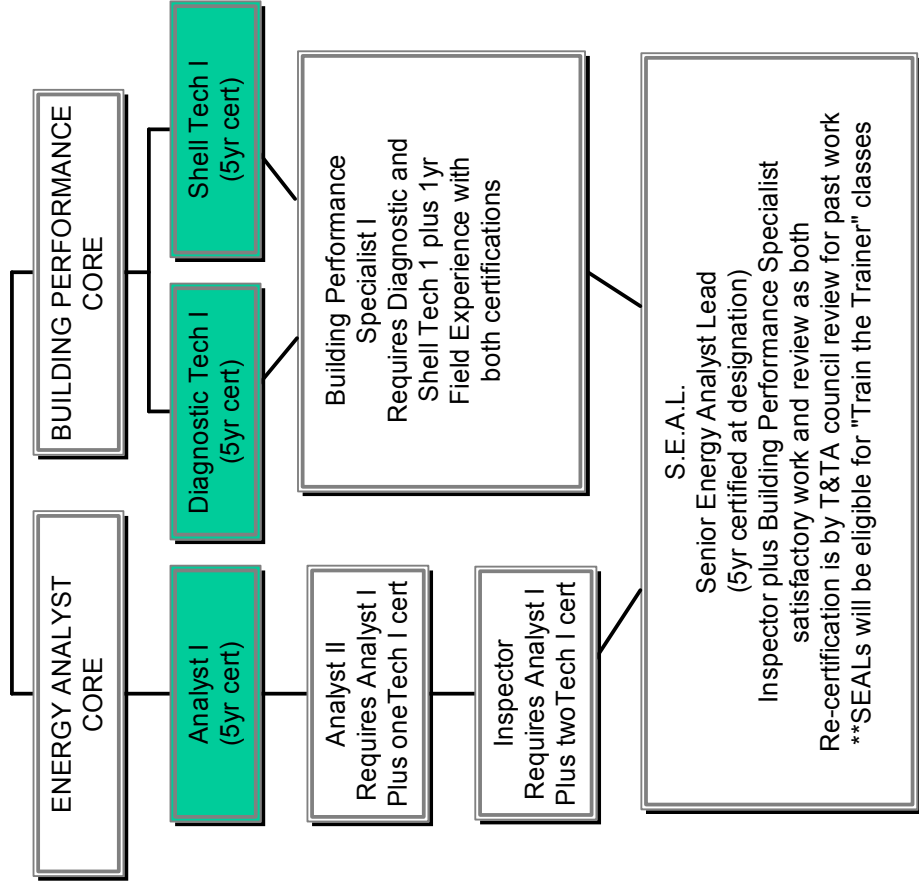

R.E.A.P. Certification (Residential Energy Analyst Program)

REQUIRED PER AGENCY:
 REM/Rate Certification (2yr Certificate)
 LBPW Certification (inoculated)

Highlighted = Core Minimum