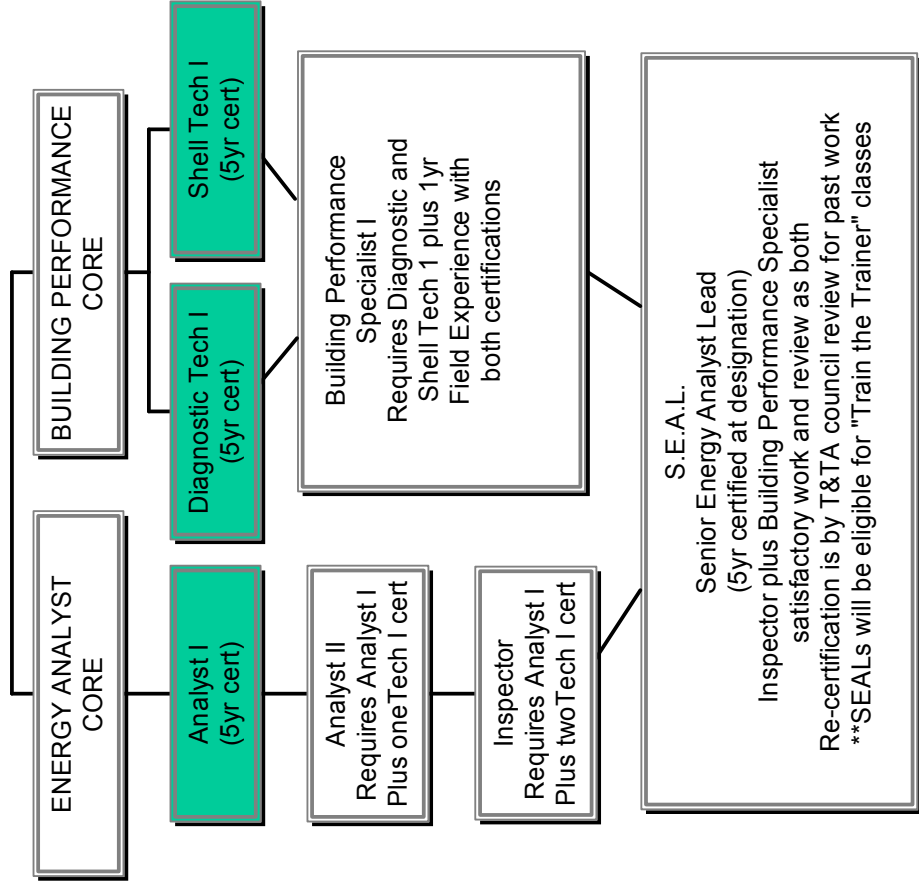

R.E.A.P. Certification (Residential Energy Analyst Program)

REQUIRED PER AGENCY:
REM/Rate Certification (2yr Certificate)
LBPW Certification (inoculated)

Highlighted = Core Minimum